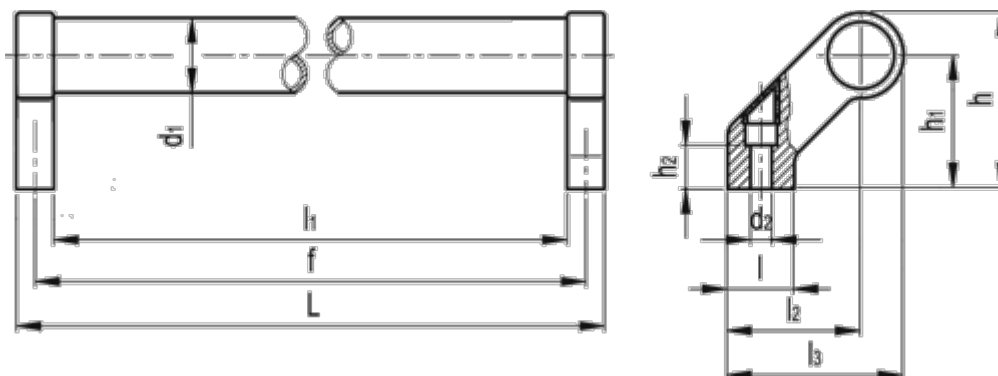

# Data Sheet

Article number: 20138200B

Description: E+G Handle GN 333-28-200-B-SW

## Measures

d1 = 28

l2 = 50

d2 = 6.5

l3 = 66

f +/-0.5 = 200

Weight (g) = 430

h = 66

h1 = 50

h2 = 17

L = 214

l1 = 186